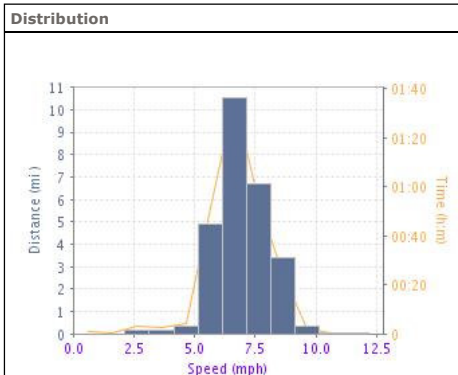

Digest

Login | Register

[Rock & Roll Marathon 2008](#) | [Street Running](#) | [Race](#)

[San Diego](#), [San Diego](#), [California](#), [United States](#)

Sunday, June 1, 2008 | [marcgohres](#)

Email Activity

Link to this Activity

Dashboard | Analyzer | Map Player

1. **Activity Dashboard**
2. Summary
   - Time
   - Distance
   - **Speed**
   - Elevation
   - Heart Rate
   - Laps
   - Weather
   - Equipment

Speed Data	Average (mph)	Maximum (mph)
Overall Speed	6.6	--
Moving Speed	6.7	12.0
Ascent	6.6	11.9
Descent	6.8	12.0
Flat	6.5	10.6

Pace Data	Average (m:s)	Best (m:s)
Overall Pace	9:02	--
Moving Pace	9:00	5:01
Ascent	9:04	5:03
Descent	8:51	5:01
Flat	9:11	5:39

Plot: ☒ Speed vs. ☒ Distance and Time
☐ Pace ☐ Elevation Change and Time

Please select the Chart to Display Above

Ads by Google

GPS System Reviews

Trusted reviews from actual buyers. Get ratings and compare products.

[Buzzillions.com/gps-devices](http://buzzillions.com/gps-devices)