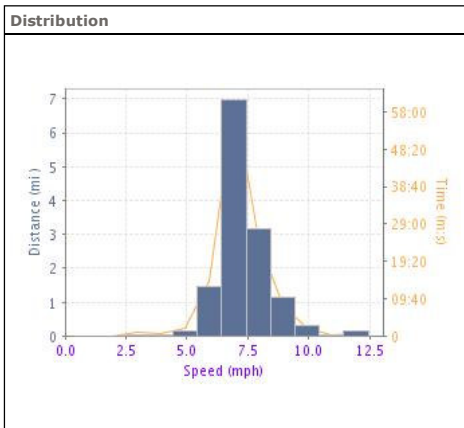

[DisneyLand Half Marathon](#) | [Run](#) | [Race](#)
[Anaheim, Orange, California, United States](#)

[Activity Options](#) | [Email Activity](#) | [Link to this Activity](#)

Sunday, August 31, 2008 | [marcgohres](#)

[Dashboard](#) | [Analyzer](#) | [Map Player](#) | [Player](#)

1. **Activity Dashboard**
2. [Summary](#)
   - [Time](#)
   - [Distance](#)
   - [Speed](#)
   - [Elevation](#)
   - [Heart Rate](#)
   - [Laps](#)
   - [Weather](#)
   - [Equipment](#)

Speed Data	Average (mph)	Maximum (mph)
Overall Speed	7.1	--
Moving Speed	7.1	12.3
Ascent	7.1	11.5
Descent	7.1	12.3
Flat	7.0	11.9

Pace Data	Average (m:s)	Best (m:s)
Overall Pace	8:30	--
Moving Pace	8:29	4:53
Ascent	8:28	5:14
Descent	8:28	4:53
Flat	8:36	5:02

Plot: ☒ Speed vs. ☒ Distance and Time
☐ Pace ☐ Elevation Change and Time

Please select the Chart to Display Above

Ads by Google

[Garmin 405 - In Stock Now](#)
Garmin Forerunner 405 In Stock Now! Free Next day air shipping
www.citysports.com/Garmin

[1 Rule of a flat stomach:](#)
Cut down 9 lbs of stomach fat every 11 days by obeying this 1 rule.
FatLoss4Idiots.com

[Forerunner 405 from $299](#)
Free Shipping, No Tax (Outside UT) Official Garmin Online Dealer
Garmin.MegaGPS.com

[Garmin Edge GPS Sale](#)
Garmin Edge Cyclist Trainer GPS Now In Stock - Ships Today Til 3pm!
www.TigerGPS.com/GarminEdge

[Garmin GPS Navigation](#)
Don't Miss Out - Offer Ends Soon. Portable GPS Systems Get One Free!
Garmin.MyGPSOffer.com