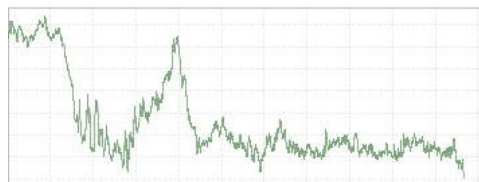

[Chart Details](#)

Comments

Ads by Google

[GPS System Reviews](#)

Trusted reviews from actual buyers. Get ratings and compare products.

[Buzzillions.com/gps-devices](http://buzzillions.com/gps-devices)