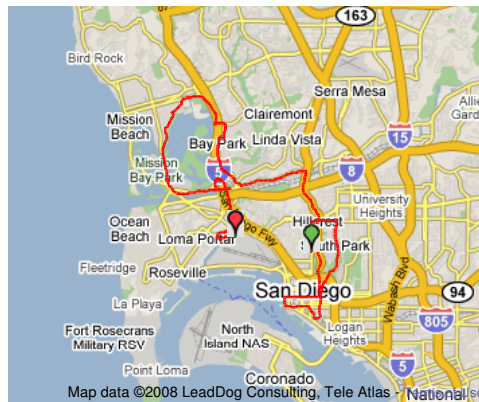

Digest

Login | Register

[Rock & Roll Marathon 2008](#) | [Street Running](#) | [Race](#)
[San Diego](#), [San Diego](#), [California](#), [United States](#)

Sunday, June 1, 2008 | [marcgohres](#)

Activity Dashboard

- Summary
- Time
- Distance
- Speed
- Elevation
- Heart Rate
- Laps
- Weather
- Equipment

Summary Data		
Total Time (h:m:s)	4:00:57	9:02 pace
Moving Time (h:m:s)	3:59:52	9:00 pace
Distance (mi)	26.65	
Moving Speed (mph)	6.7 avg.	12.0 max.
Elevation Gain (ft)	+4,352 / -4,677	
Temperature (°F)	67.3°F avg.	69.8°F high
Wind Speed (mph)	WNW 6.9 avg.	WNW 8.1 max.
GPS Signal Quality	Excellent	GPS Unit Elevation
Similar Activities	TrailNetwork	
Download	GPS Device	
Export	GPX HST CRS	

[Larger Map](#) | [Google Earth](#) | [Driving Directions](#)