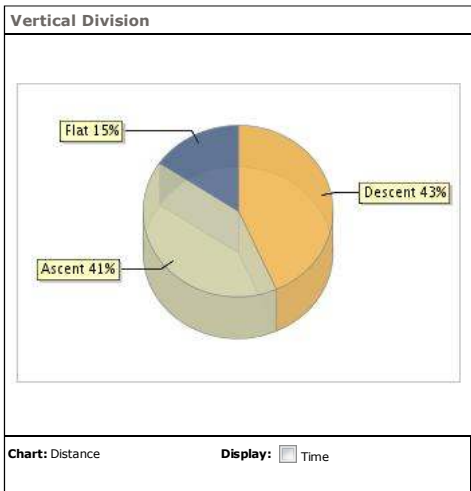

- Activity Dashboard**
- ▶ [Summary](#)
 - ▶ [Time](#)
 - ▶ [Distance](#)
 - ▶ [Speed](#)
 - ▶ [Elevation](#)
 - ▶ [Heart Rate](#)
 - ▶ [Laps](#)
 - ▶ [Weather](#)
 - ▶ [Equipment](#)

Distance Data	Total (mi)	% of Total
Distance	13.37	100
Ascent	5.50	41.1
Descent	5.80	43.4
Flat	2.07	15.5

Please select the Chart to Display Above

[Profile](#)

[Distribution](#)

Vertical Division

Route
planning
made
easy.

GARMIN

Explore Further. Train Smarter. Perform Better... and Smile More.