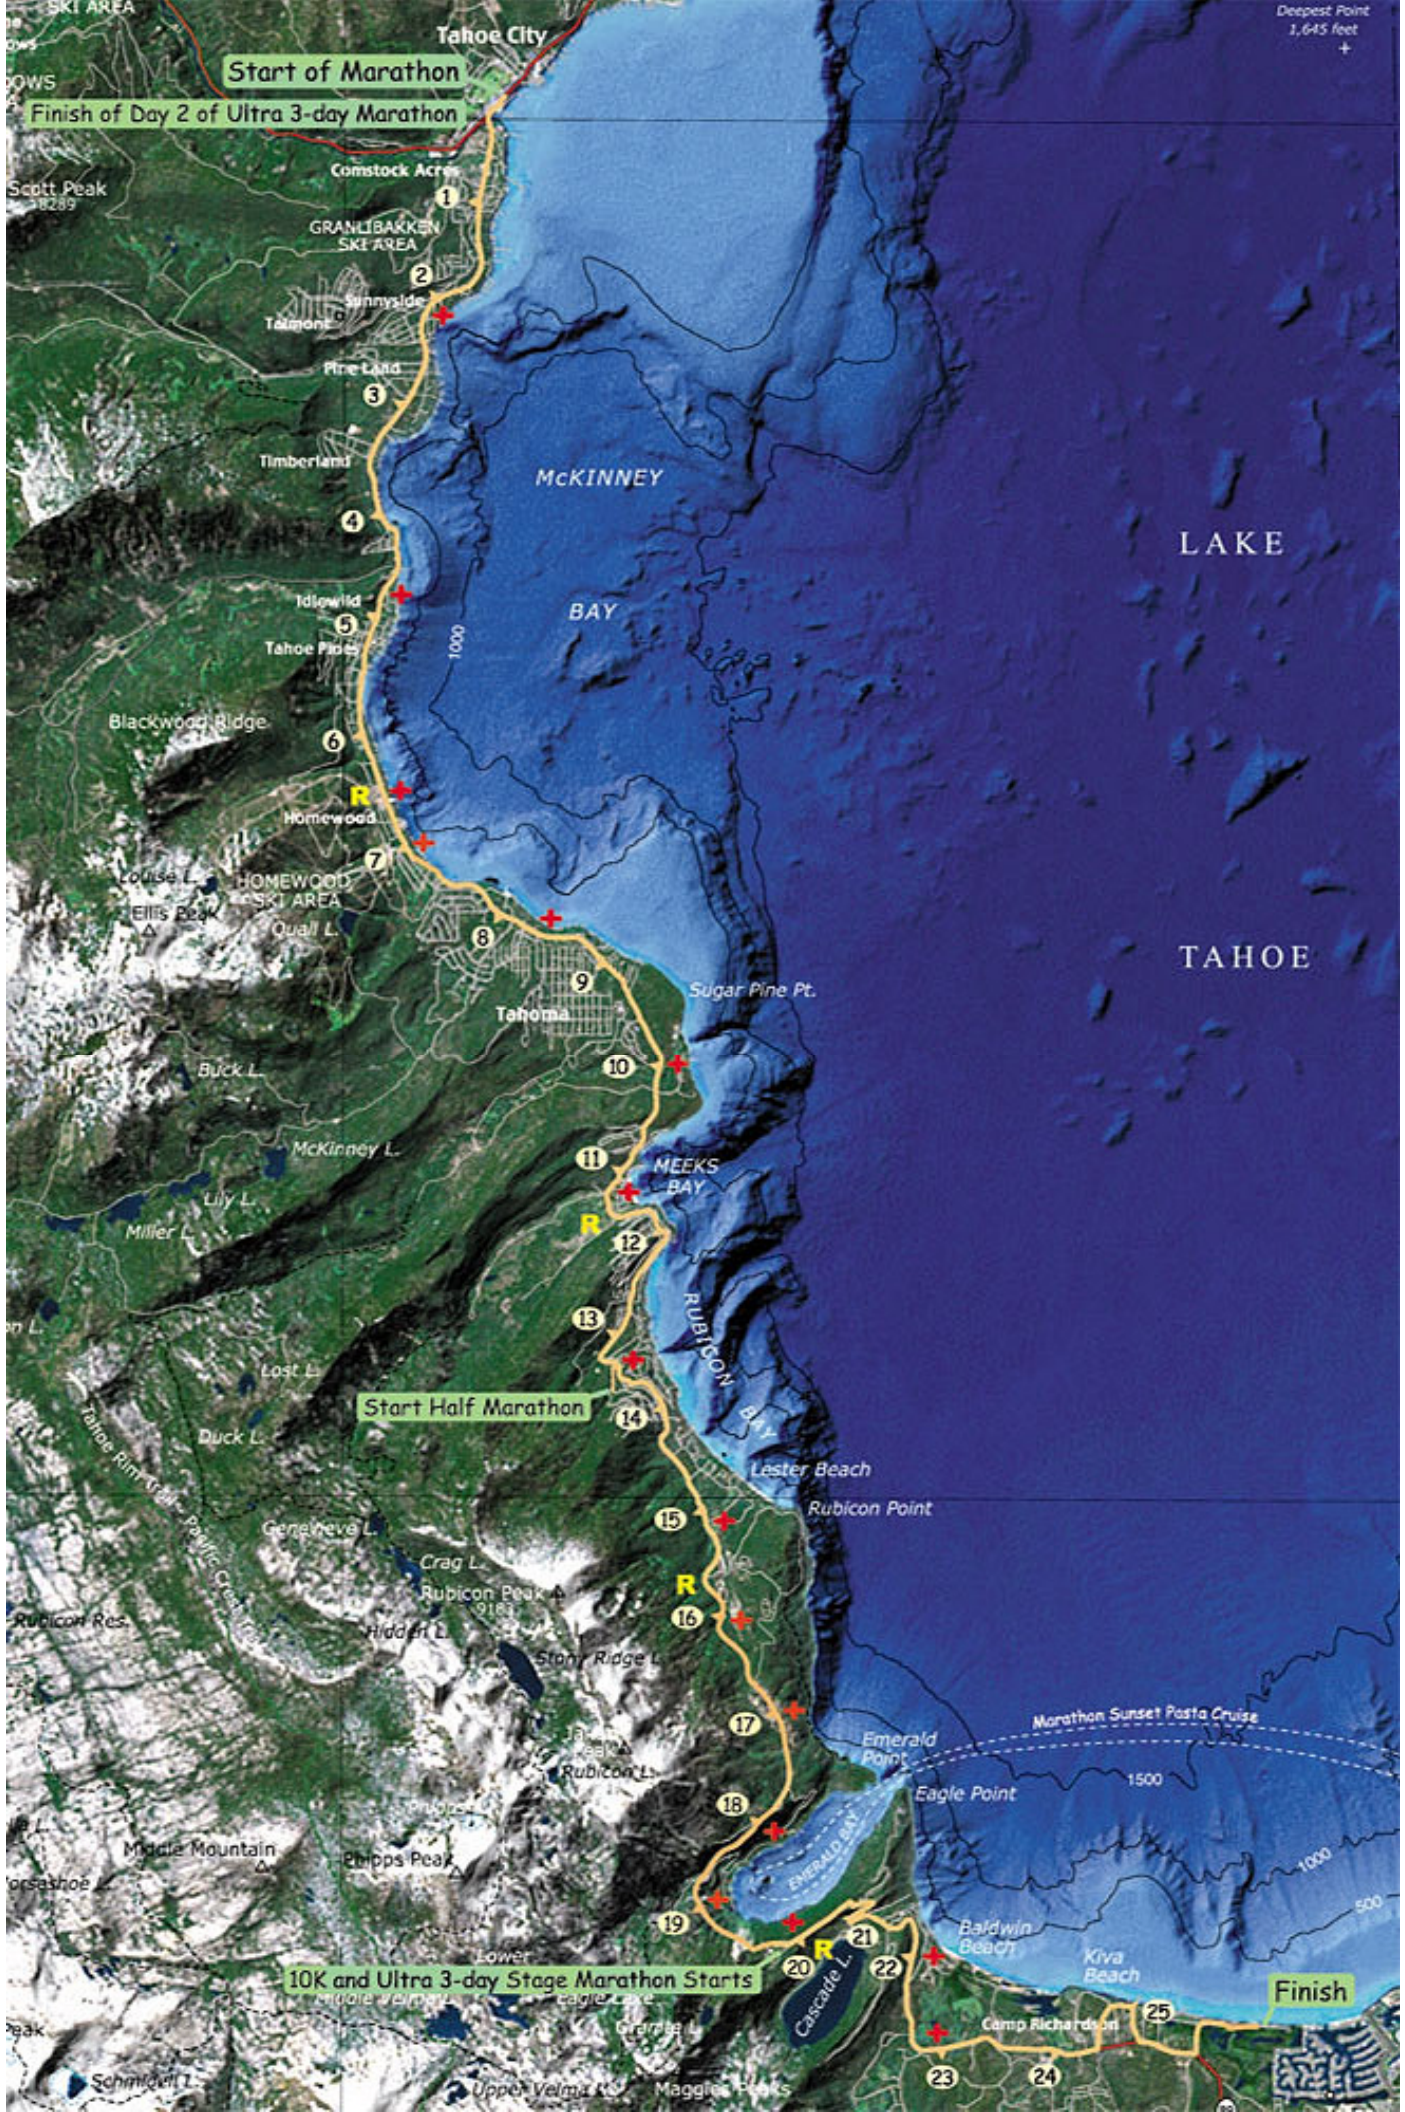

Deepest Point
1,645 feet
+

Start of Marathon

Finish of Day 2 of Ultra 3-day Marathon

Start Half Marathon

10K and Ultra 3-day Stage Marathon Starts

Finish